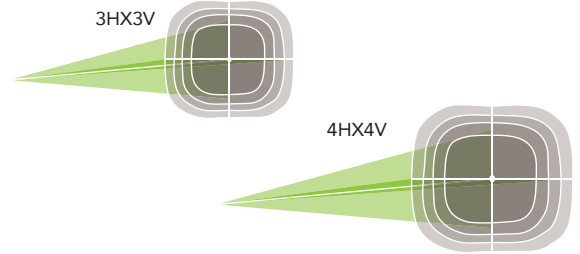

Ambient Temperature

- Ambient operating temperature -40 C to 55 C (-40 F to 131 F).

Lifespan

- Estimated 100,000-hour LED lifespan based on IES LM-80 results and TM-21 calculations

Note

- Actual performance may differ as a result of end-user environment and application. All values are design or typical values, measured under laboratory conditions at 25 C (±5 C) specifications subject to change without notice.

DIMENSIONS

Net Weight:
 500W: 56.30 lb 600W: 56.30 lb 650W: 63.47 lb 850W: 63.47 lb

PHOTOMETRICS

ELECTRICAL DATA

Number Of Drivers	Driver Current (mA)	Nominal Power (W)	INPUT VOLTAGE (V)	CURRENT (Amps)
1	4800	500	120	4.17
		500	208	2.40
		500	240	2.08
		500	277	1.81
		500	347	1.44
		500	480	1.04
1	4650	600	120	5.00
		600	208	2.88
		600	240	2.50
		600	277	2.17
		600	347	1.73
		600	480	1.25
1	5200	650	277	2.35
		650	347	1.87
		650	480	1.35
1	5200	850	277	3.07
		850	347	2.45
		850	480	1.77